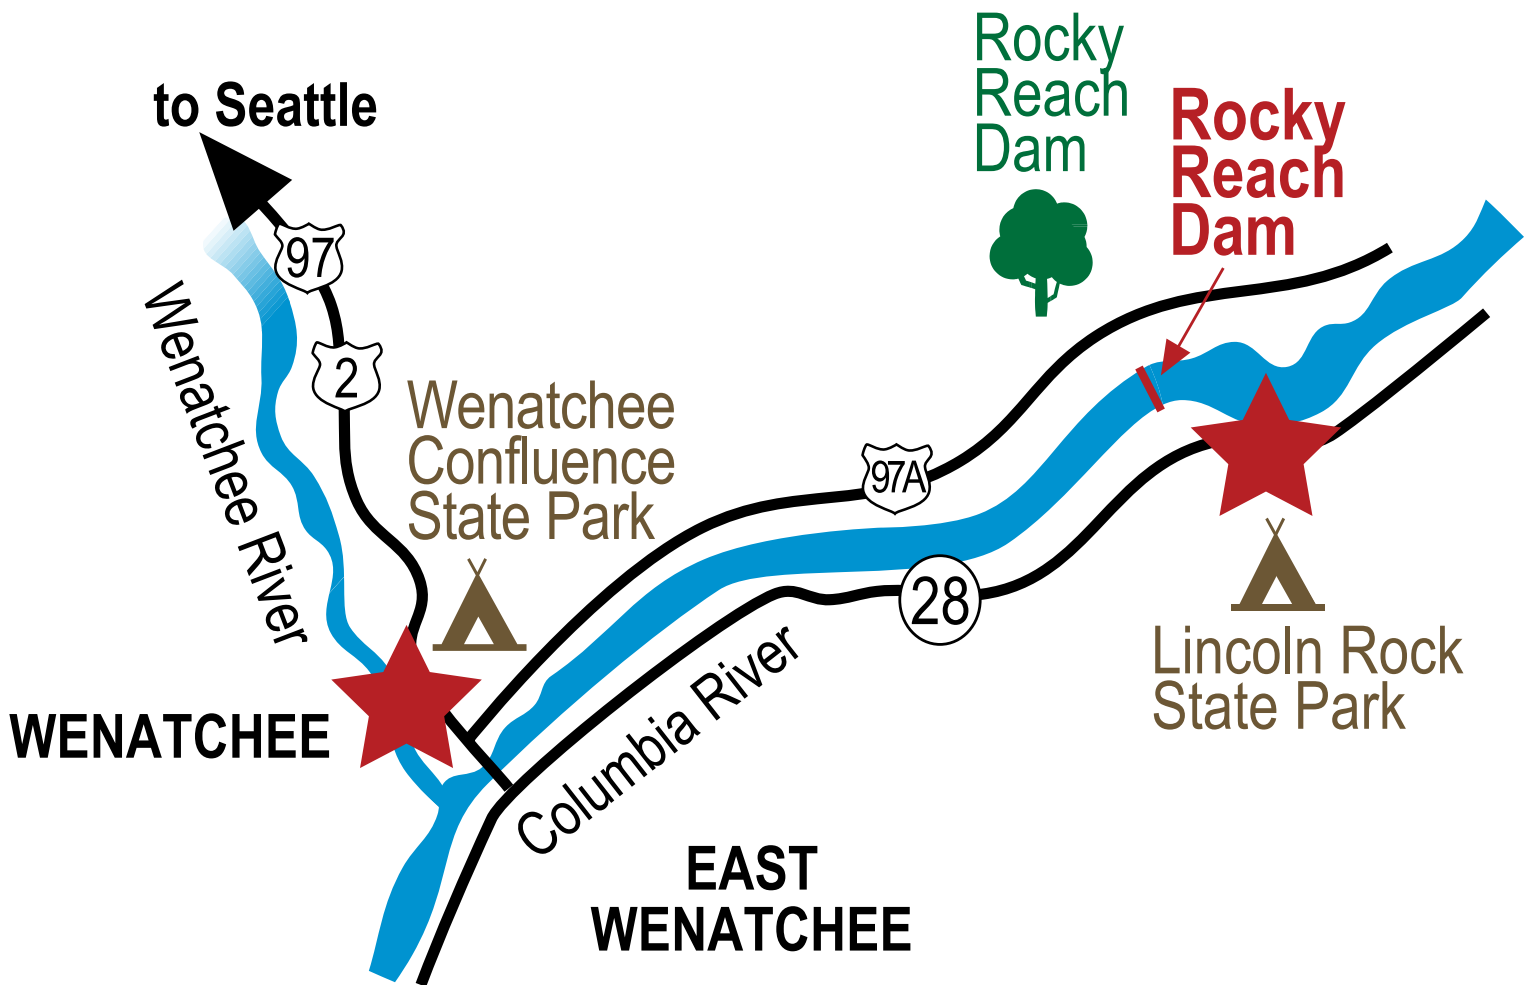

PORTAGE

around Rocky Reach Dam

Take-out and put-in locations

Lincoln Rock State Park boat launch
Confluence State Park boat launch

Distance

7 miles

Chelan County PUD Parks department, (509) 661-4551
www.chelanpud.org/parksandrecreation/portage

PORTAGE

around Rock Island Dam

Take-out and put-in locations

Distance

Kirby Billingsley Hydro Park boat launch
Crescent Bar boat launch

20 miles

Chelan County PUD Parks department, (509) 661-4551
www.chelanpud.org/parksandrecreation/portage