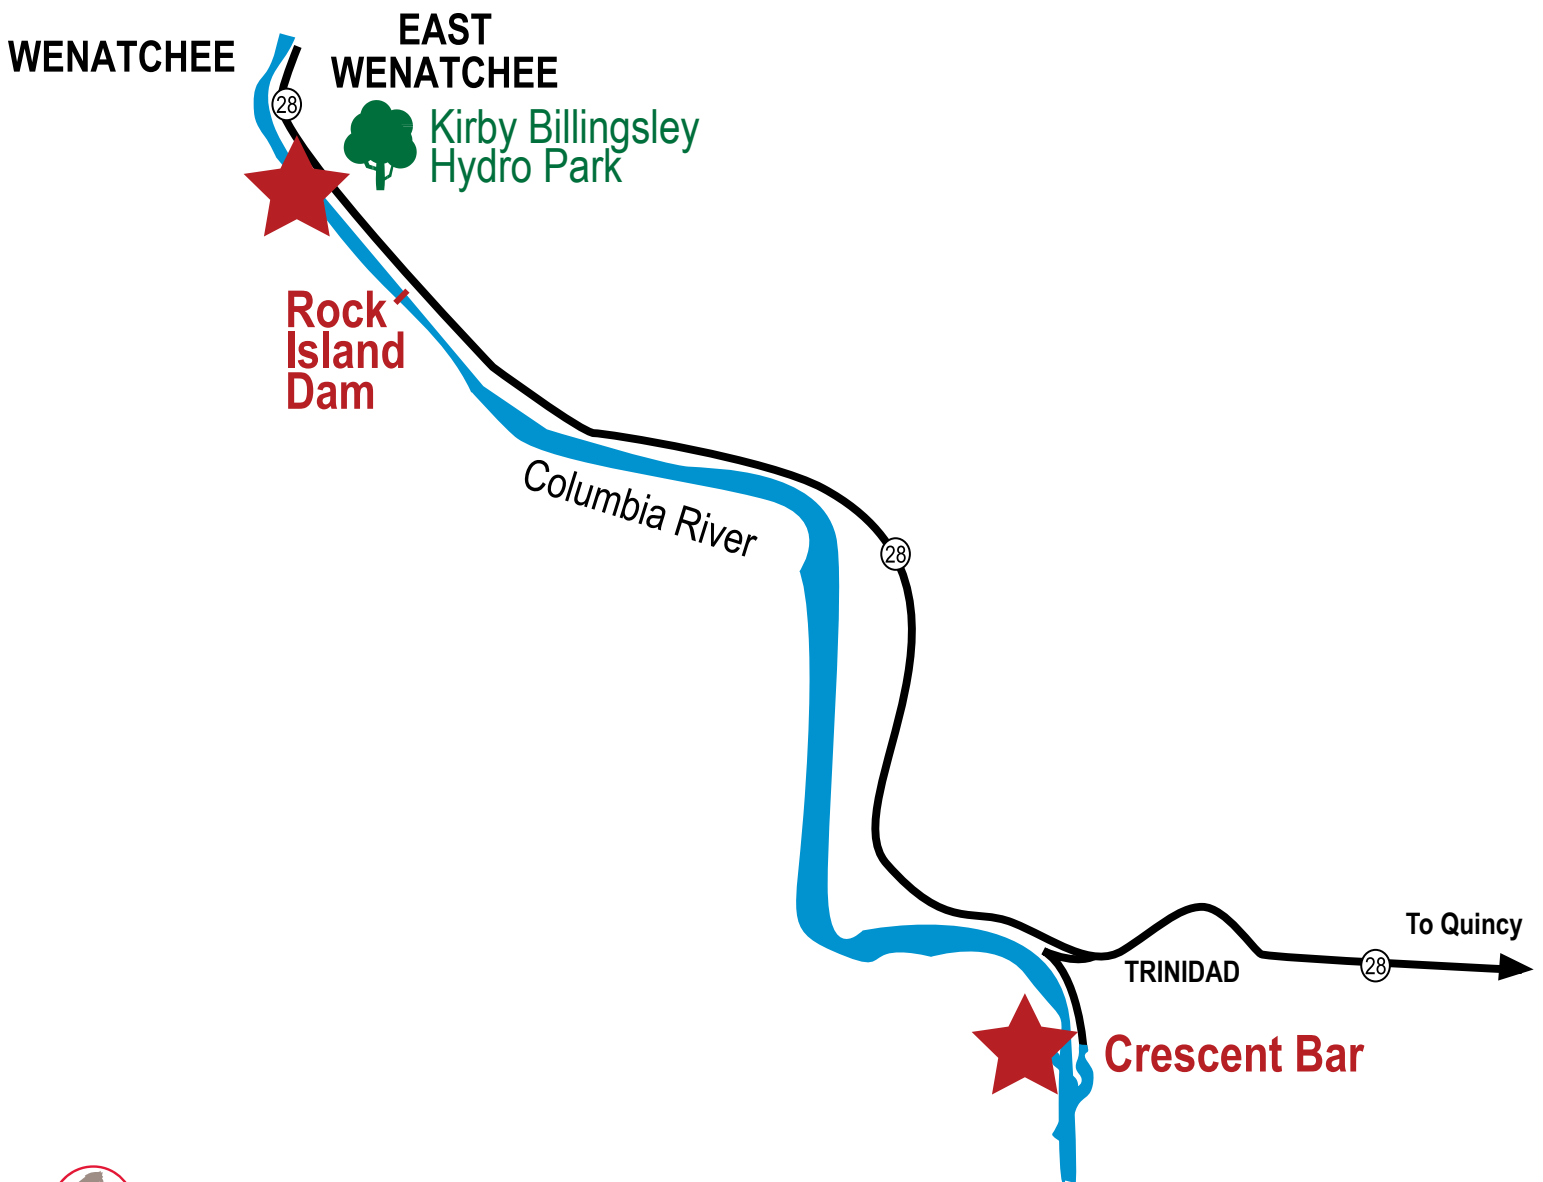

PORTAGE

around Rocky Reach Dam

Take-out and put-in locations

Lincoln Rock State Park boat launch
Confluence State Park boat launch

Distance

7 miles

Chelan County PUD Parks department, (509) 661-4551
www.chelanpud.org/parksandrecreation/portage

PORTAGE

around Rock Island Dam

Take-out and put-in locations

Distance

Kirby Billingsley Hydro Park boat launch
Crescent Bar boat launch

20 miles

Chelan County PUD Parks department, (509) 661-4551
www.chelanpud.org/parksandrecreation/portage