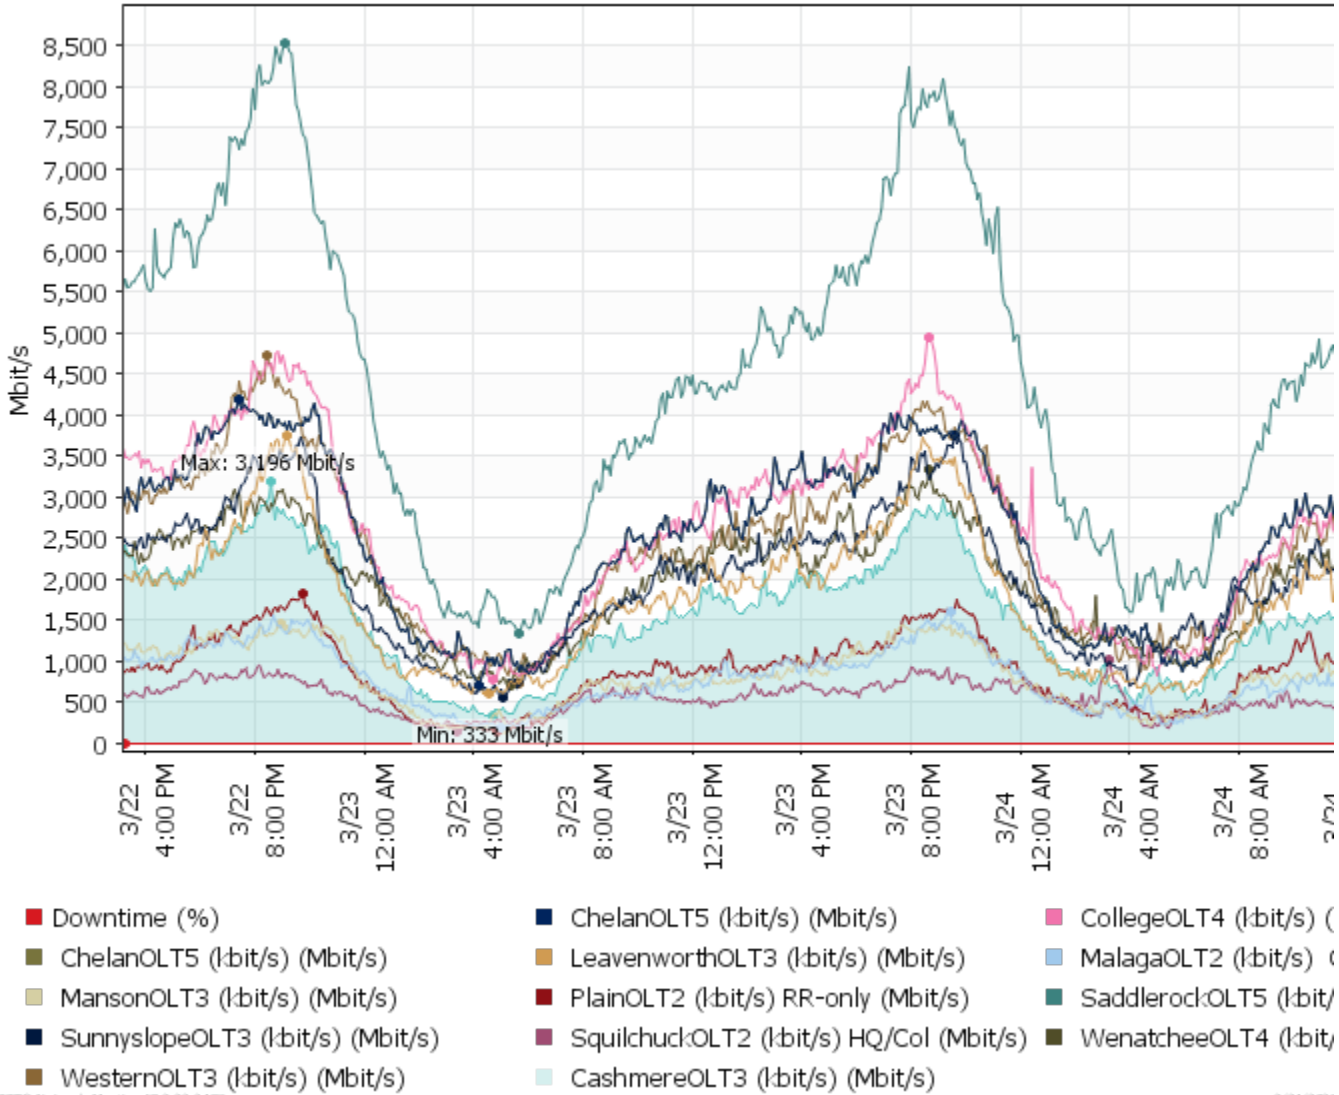

Sensor: GPON Bandwidth (2 days)
MPLS Devices / ctc-7750

PRTG Network Monitor 17.3.32.2478

3/24/2020